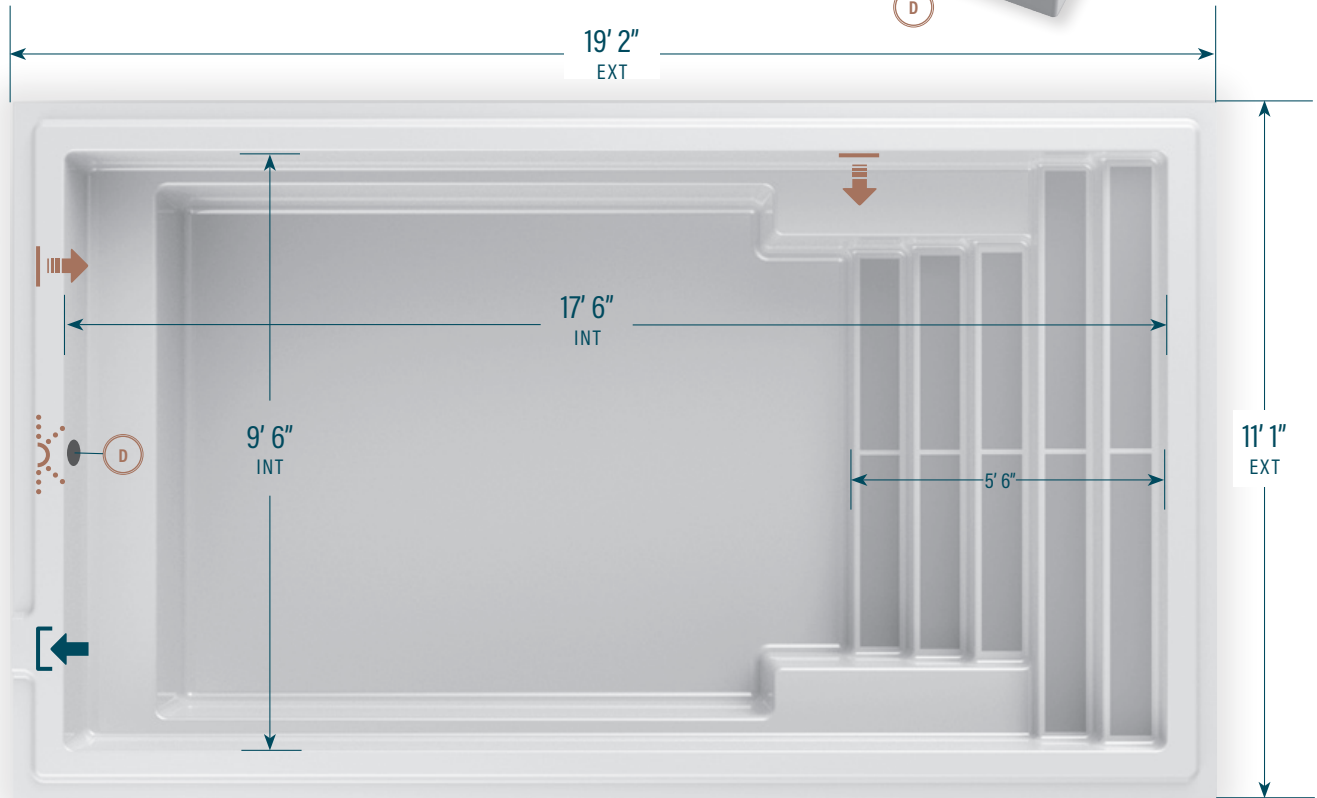

## 11' x 19'

**CAPACITY:**  
4,173 US gallons  
15,800 litres

### LEGEND

SKIMMER		SIDE BOTTOM DRAIN		WATER RETURN		LED LIGHT		COLORS	
								WILD WOLF	
								SEA FOAM	

The information in this document is provided for informational purposes only. Consult an authorized dealer and the Mova Pools installation guide for product specifications and installation instructions before purchasing a pool. An installation that does not conform to the instructions may void your warranty.