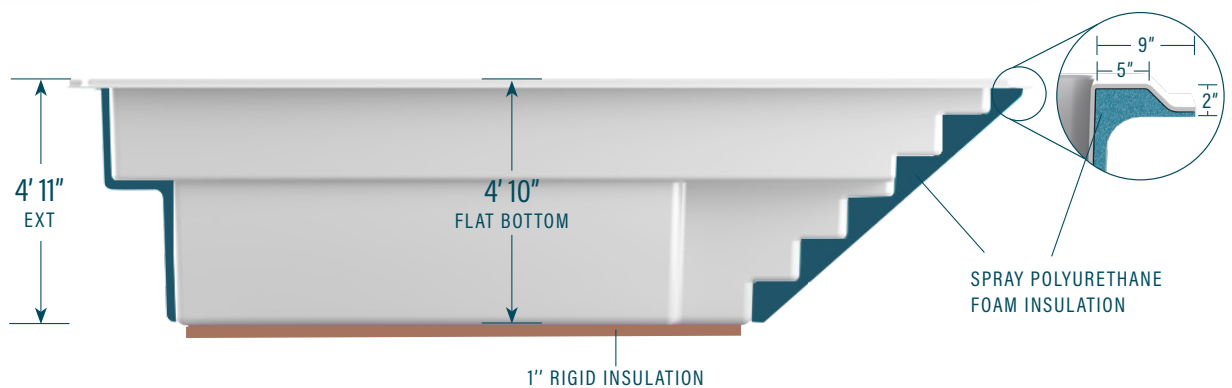

## 11' x 19'

**CAPACITY:**  
4,173 US gallons  
15,800 litres

### LEGEND

SKIMMER		SIDE BOTTOM DRAIN		WATER RETURN		LED LIGHT		COLORS	
								WILD WOLF	
								SEA FOAM	

The information in this document is provided for informational purposes only. Consult an authorized dealer and the Mova Pools installation guide for product specifications and installation instructions before purchasing a pool. An installation that does not conform to the instructions may void your warranty.