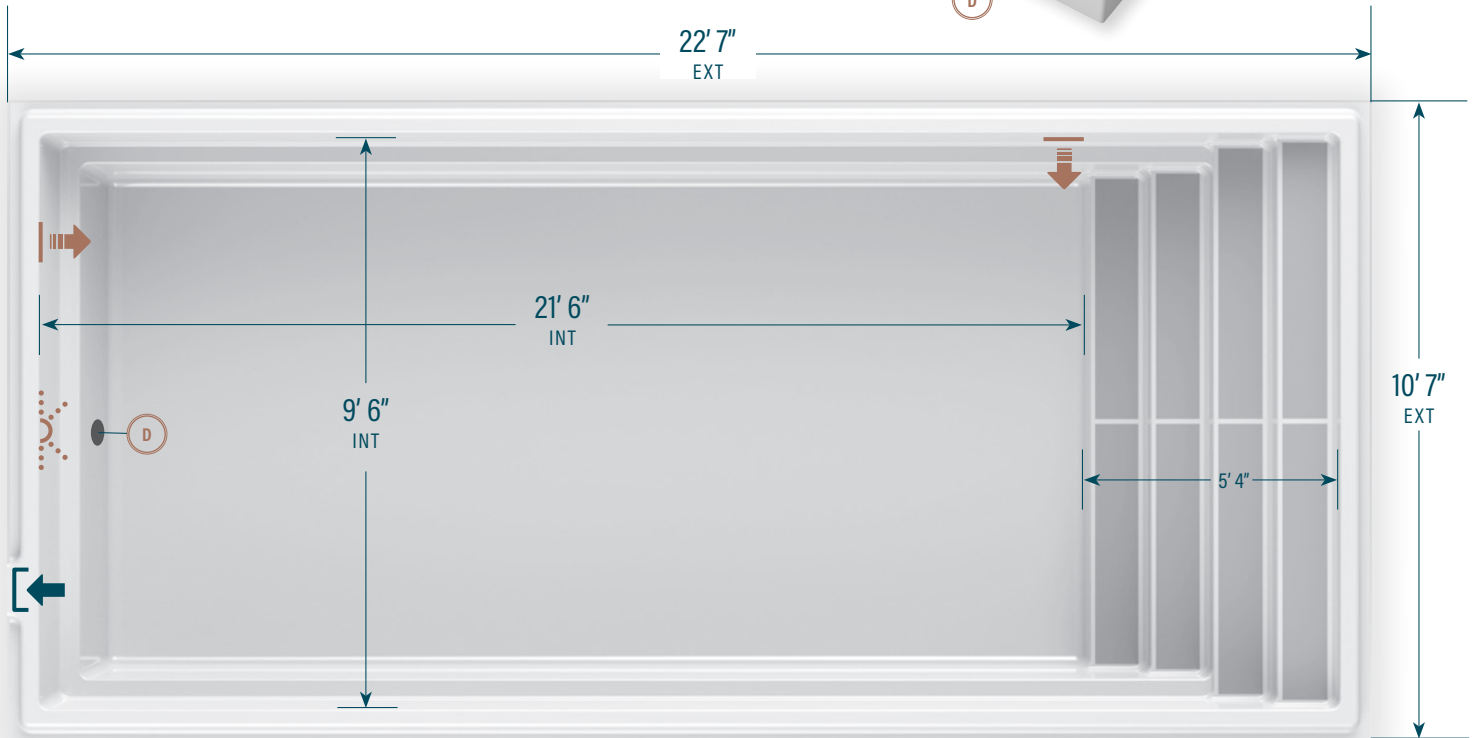

moVa

CONTEMPORARY POOLS

11' x 23'

CAPACITY:
6,022 US gallons
22,800 litres

LEGEND

| | | | | | | | | | |
|---------|--|-------------------|--|--------------|--|-----------|--|-----------|--|
| SKIMMER | | SIDE BOTTOM DRAIN | | WATER RETURN | | LED LIGHT | | COLORS | |
| | | | | | | | | WILD WOLF | |
| | | | | | | | | SEA FOAM | |