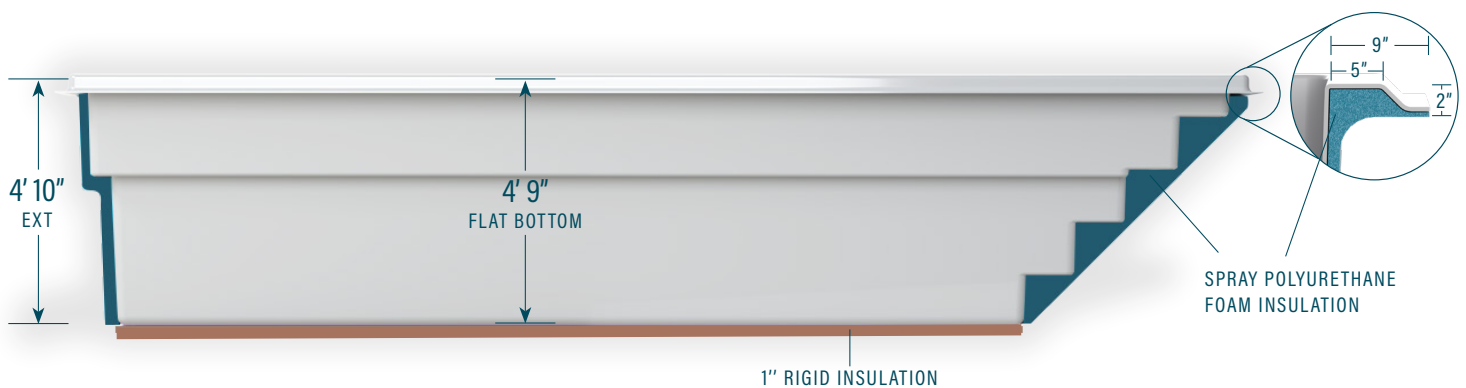

moVa

CONTEMPORARY POOLS

11' x 23'

CAPACITY:
6,022 US gallons
22,800 litres

LEGEND

| | | | | | | | | | |
|---------|--|-------------------|--|--------------|--|-----------|--|-----------|--|
| SKIMMER | | SIDE BOTTOM DRAIN | | WATER RETURN | | LED LIGHT | | COLORS | |
| | | | | | | | | WILD WOLF | |
| | | | | | | | | SEA FOAM | |