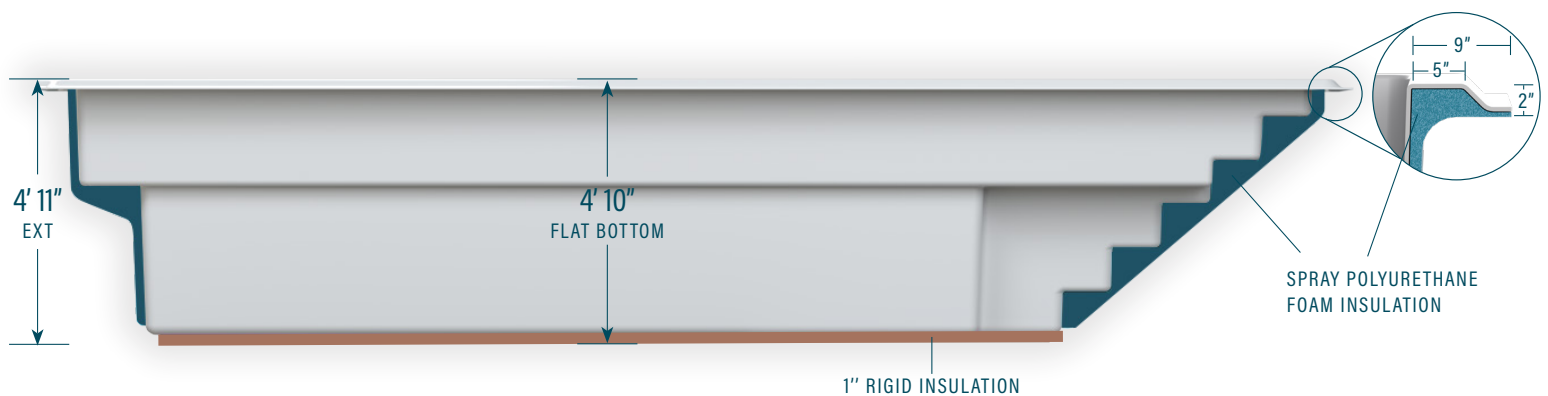

## 11' x 25'

**CAPACITY:**  
5,931 US gallons  
22,452 litres

### LEGEND

SKIMMER		SIDE BOTTOM DRAIN		WATER RETURN		LED LIGHT		COLORS	
								WILD WOLF	
								SEA FOAM	

The information in this document is provided for informational purposes only. Consult an authorized dealer and the Mova Pools installation guide for product specifications and installation instructions before purchasing a pool. An installation that does not conform to the instructions may void your warranty.