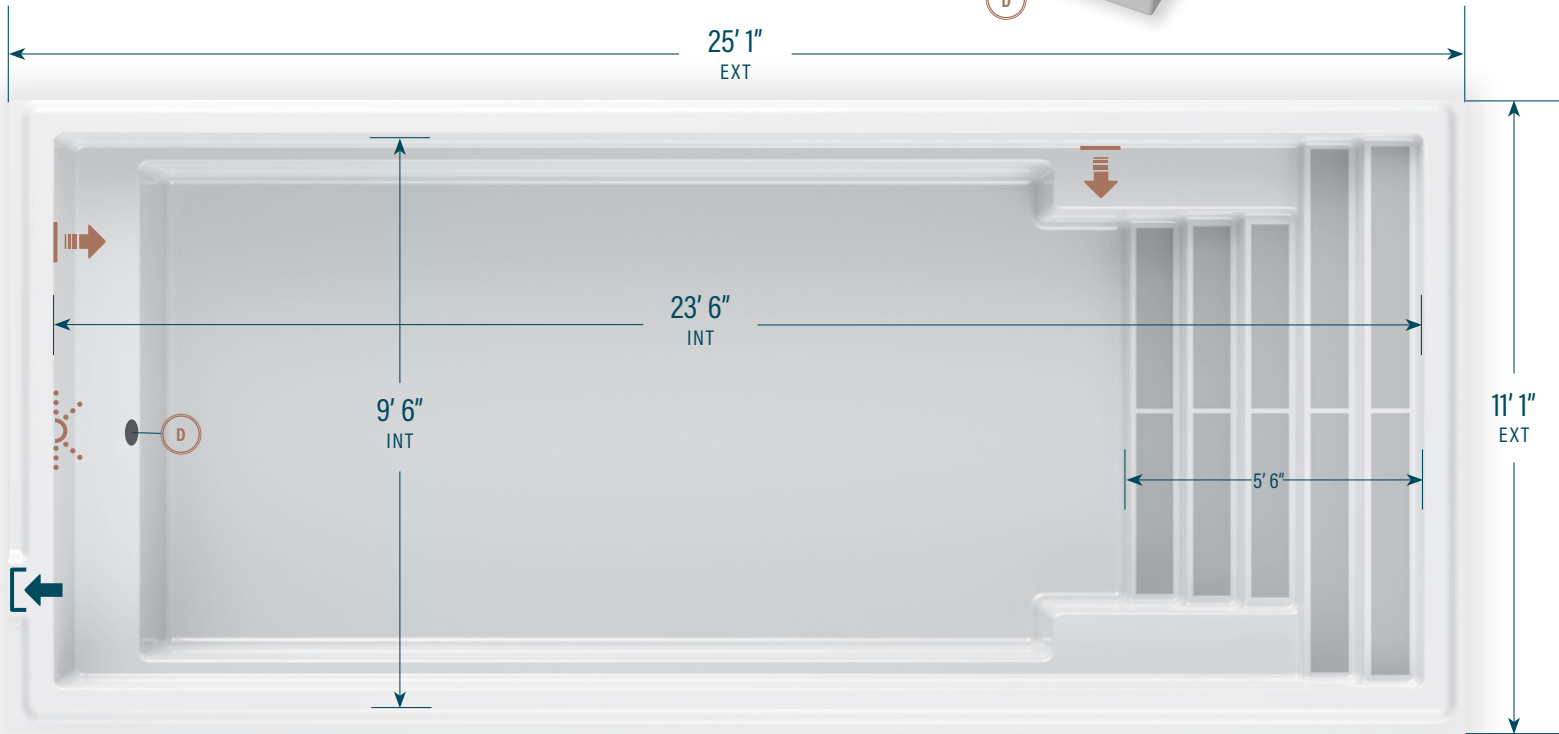

## 11' x 25'

**CAPACITY:**  
5,931 US gallons  
22,452 litres

### LEGEND

SKIMMER		SIDE BOTTOM DRAIN		WATER RETURN		LED LIGHT		COLORS	
								WILD WOLF	
								SEA FOAM	

The information in this document is provided for informational purposes only. Consult an authorized dealer and the Mova Pools installation guide for product specifications and installation instructions before purchasing a pool. An installation that does not conform to the instructions may void your warranty.