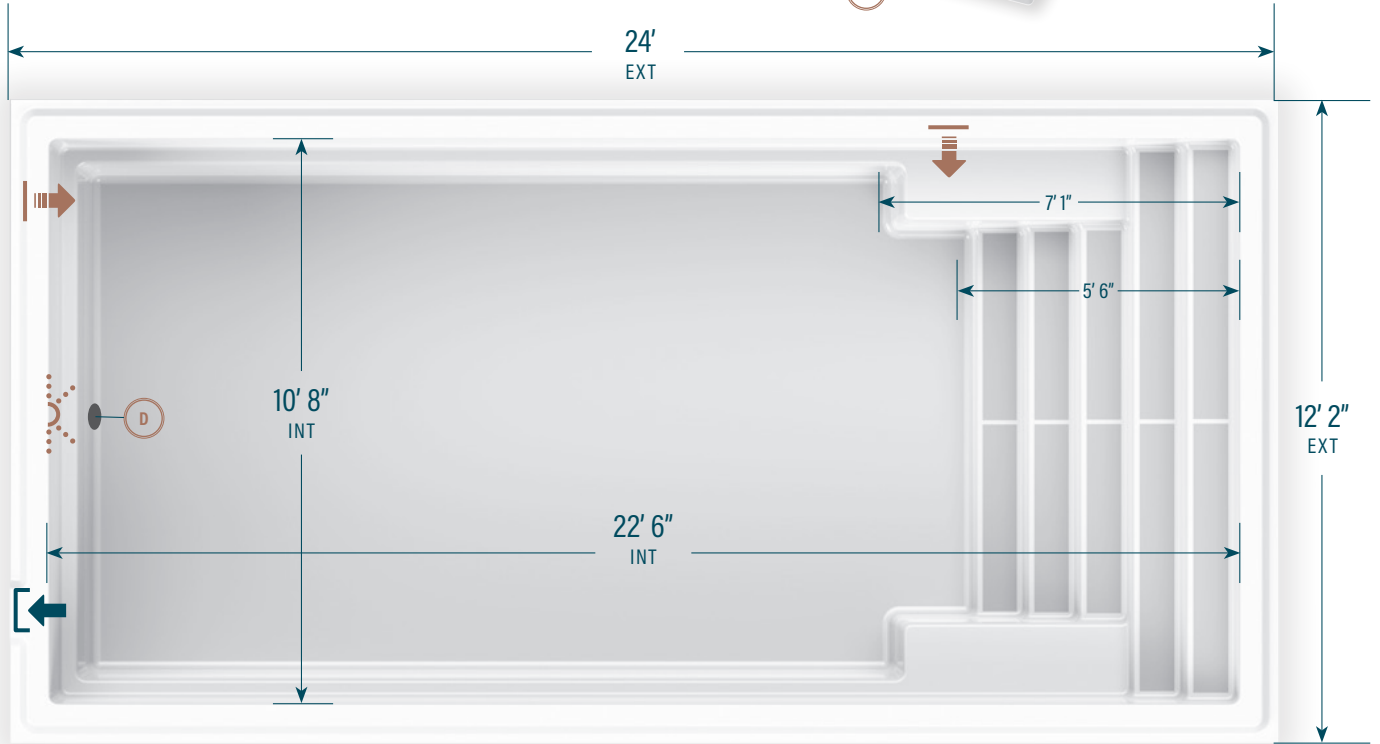

moVa

CONTEMPORARY POOLS

12' x 24'

CAPACITY:
6,615 US gallons
25,039 litres

LEGEND

SKIMMER		SIDE BOTTOM DRAIN		WATER RETURN		LED LIGHT		COLORS	
								WILD WOLF	
								SEA FOAM	

The information in this document is provided for informational purposes only. Consult an authorized dealer and the Mova Pools installation guide for product specifications and installation instructions before purchasing a pool. An installation that does not conform to the instructions may void your warranty.