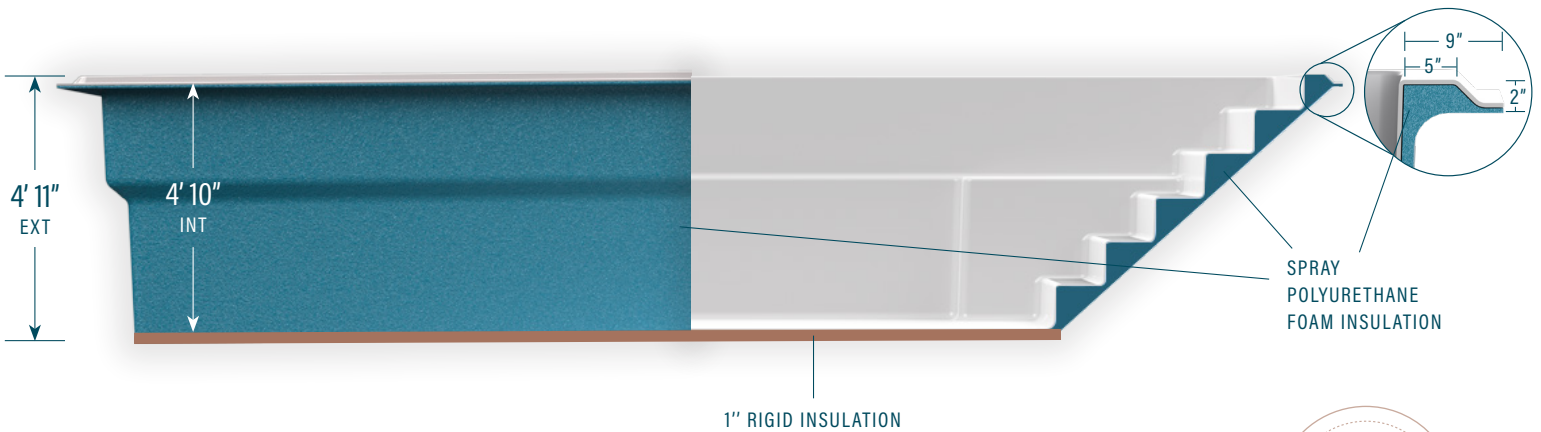

moVa

CONTEMPORARY POOLS

12' x 24'

CAPACITY:
6,615 US gallons
25,039 litres

LEGEND

SKIMMER		SIDE BOTTOM DRAIN		WATER RETURN		LED LIGHT		COLORS	
								WILD WOLF	
								SEA FOAM	

The information in this document is provided for informational purposes only. Consult an authorized dealer and the Mova Pools installation guide for product specifications and installation instructions before purchasing a pool. An installation that does not conform to the instructions may void your warranty.