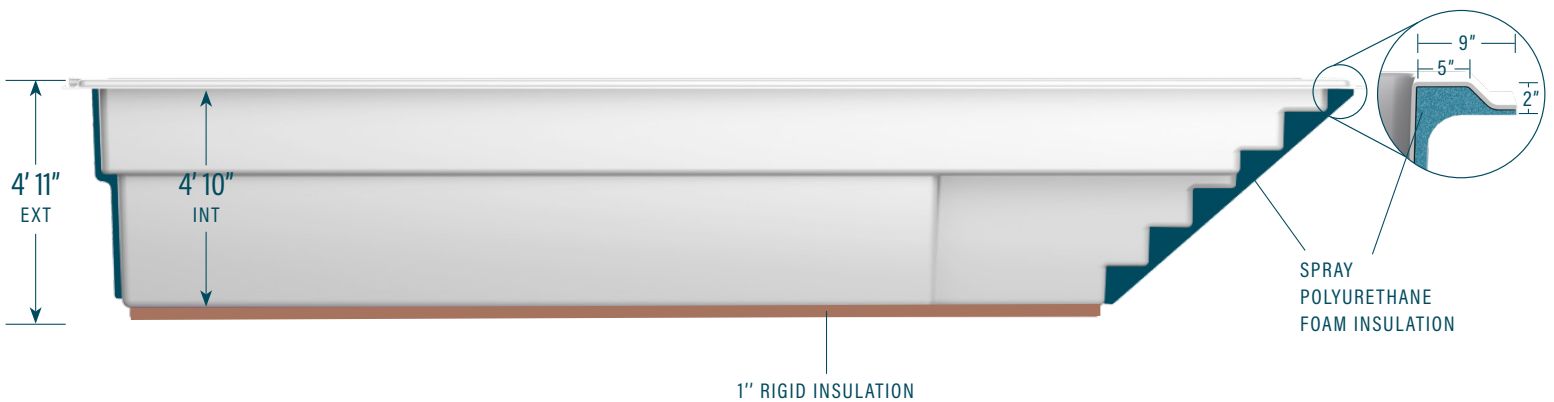

moVa

CONTEMPORARY POOLS

12' x 28'

CAPACITY:
7,760 US gallons
29,376 litres

LEGEND

SKIMMER		SIDE BOTTOM DRAIN		WATER RETURN		LED LIGHT		COLORS	
								WILD WOLF	
								SEA FOAM	

The information in this document is provided for informational purposes only. Consult an authorized dealer and the Mova Pools installation guide for product specifications and installation instructions before purchasing a pool. An installation that does not conform to the instructions may void your warranty.