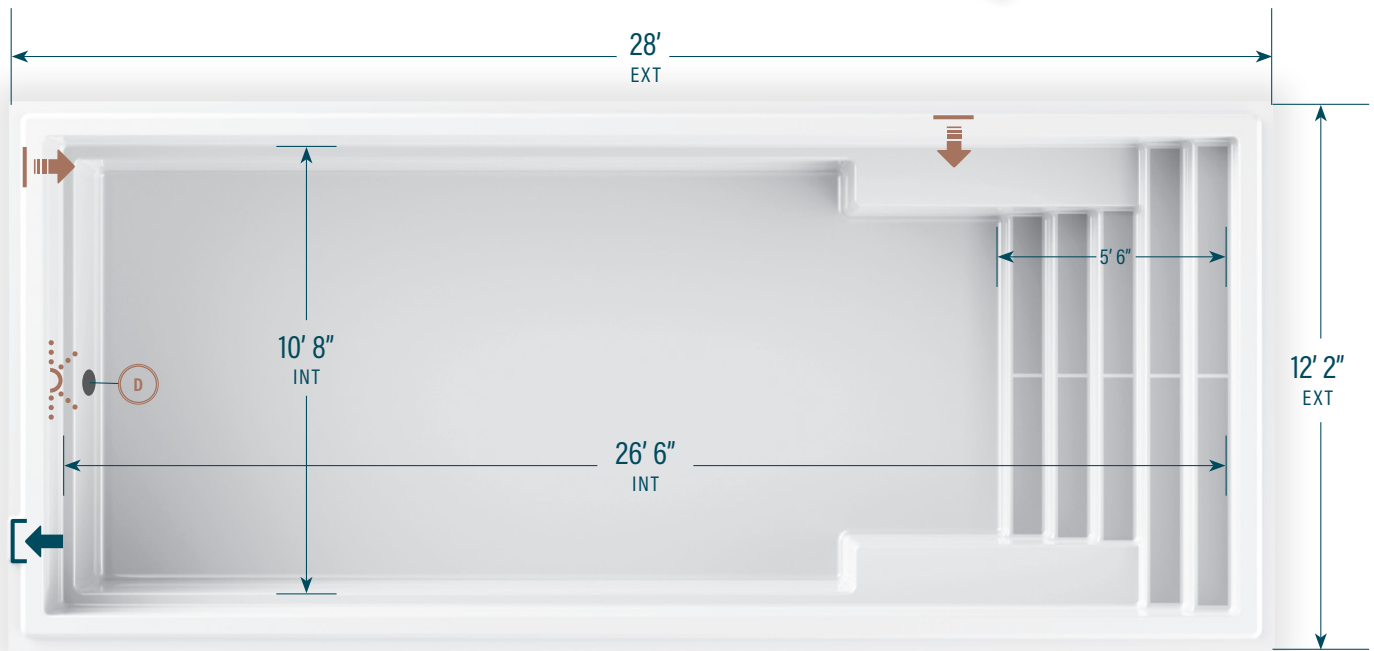

moVa

CONTEMPORARY POOLS

12' x 28'

CAPACITY:
7,760 US gallons
29,376 litres

LEGEND

SKIMMER		SIDE BOTTOM DRAIN		WATER RETURN		LED LIGHT		COLORS	
								WILD WOLF	
								SEA FOAM	

The information in this document is provided for informational purposes only. Consult an authorized dealer and the Mova Pools installation guide for product specifications and installation instructions before purchasing a pool. An installation that does not conform to the instructions may void your warranty.