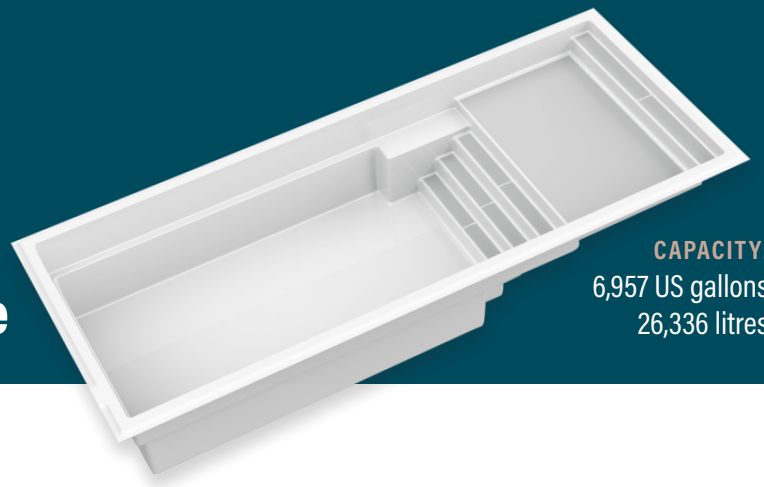

moval

CONTEMPORARY POOLS

12' x 30' with sun ledge

CAPACITY:
6,957 US gallons
26,336 litres

LEGEND

SKIMMER		SIDE BOTTOM DRAIN		WATER RETURN		LED LIGHT		COLORS	
								WILD WOLF	
								SEA FOAM	

The information in this document is provided for informational purposes only. Consult an authorized dealer and the Mova Pools installation guide for product specifications and installation instructions before purchasing a pool. An installation that does not conform to the instructions may void your warranty.