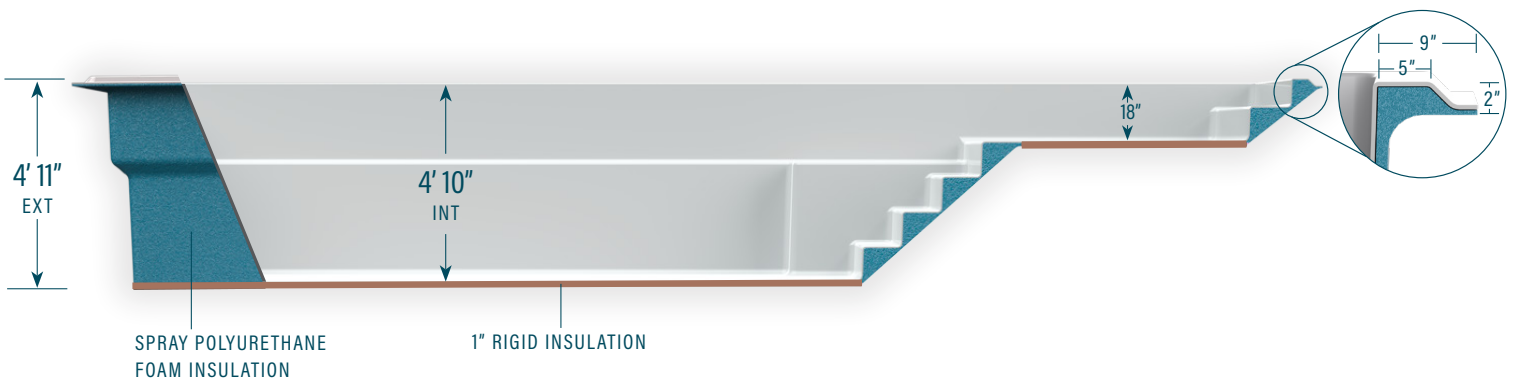

moval

CONTEMPORARY POOLS

12' x 30' with sun ledge

CAPACITY:
6,957 US gallons
26,336 litres

LEGEND

SKIMMER		SIDE BOTTOM DRAIN		WATER RETURN		LED LIGHT		COLORS	
								WILD WOLF	
								SEA FOAM	

The information in this document is provided for informational purposes only. Consult an authorized dealer and the Mova Pools installation guide for product specifications and installation instructions before purchasing a pool. An installation that does not conform to the instructions may void your warranty.