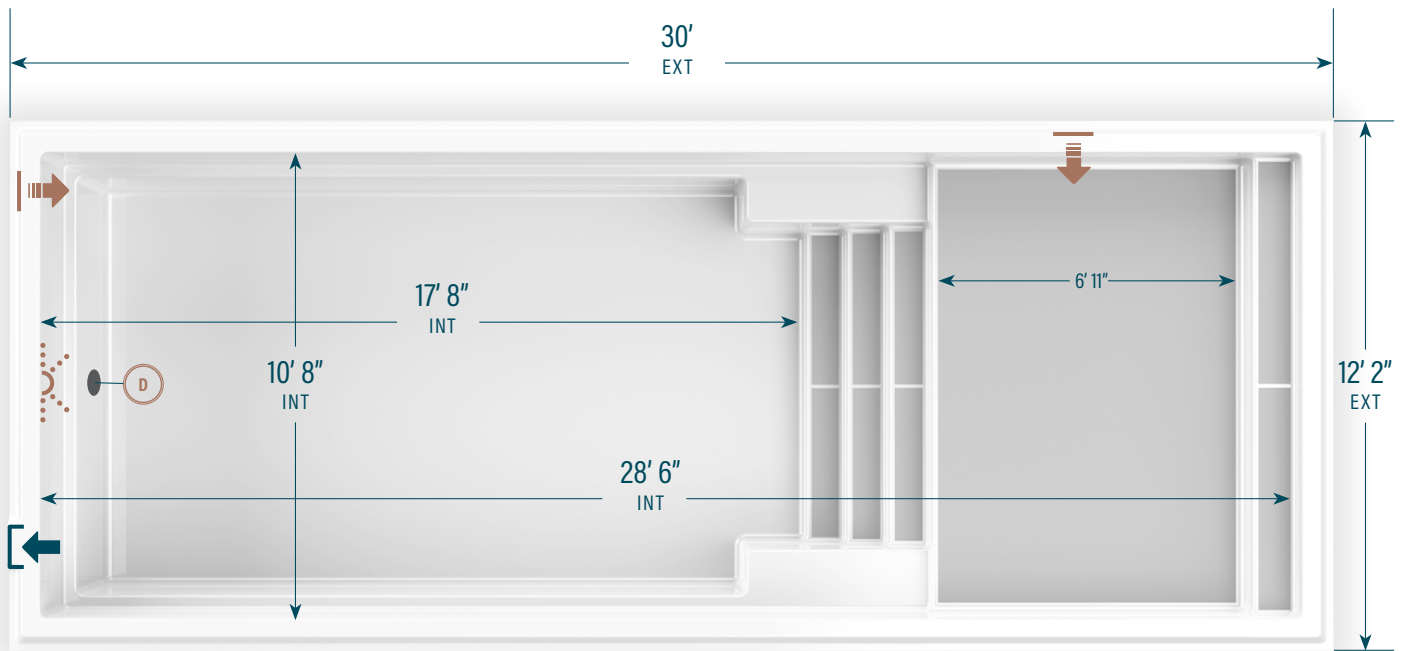

moval

CONTEMPORARY POOLS

12' x 30' with sun ledge

CAPACITY:
6,957 US gallons
26,336 litres

LEGEND

SKIMMER		SIDE BOTTOM DRAIN		WATER RETURN		LED LIGHT		COLORS	
								WILD WOLF	
								SEA FOAM	

The information in this document is provided for informational purposes only. Consult an authorized dealer and the Mova Pools installation guide for product specifications and installation instructions before purchasing a pool. An installation that does not conform to the instructions may void your warranty.