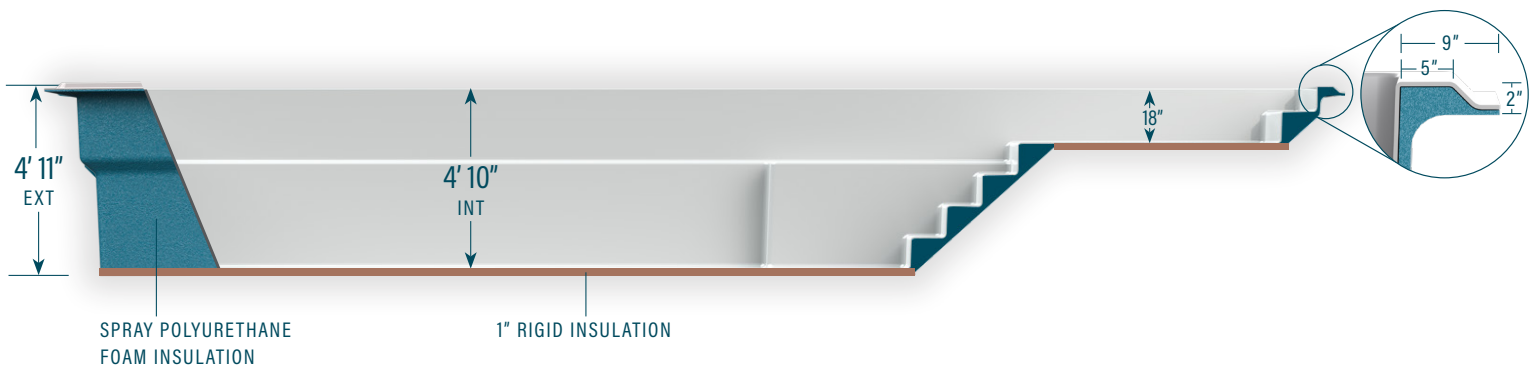

moVa

CONTEMPORARY POOLS

12' x 34' with sun ledge

CAPACITY:
8,402 US gallons
31,803 litres

LEGEND

SKIMMER	➔]	SIDE BOTTOM DRAIN	(D)	WATER RETURN	➔]	LED LIGHT	⋮	COLORS	
								WILD WOLF	■
								SEA FOAM	■

The information in this document is provided for informational purposes only. Consult an authorized dealer and the Mova Pools installation guide for product specifications and installation instructions before purchasing a pool. An installation that does not conform to the instructions may void your warranty.