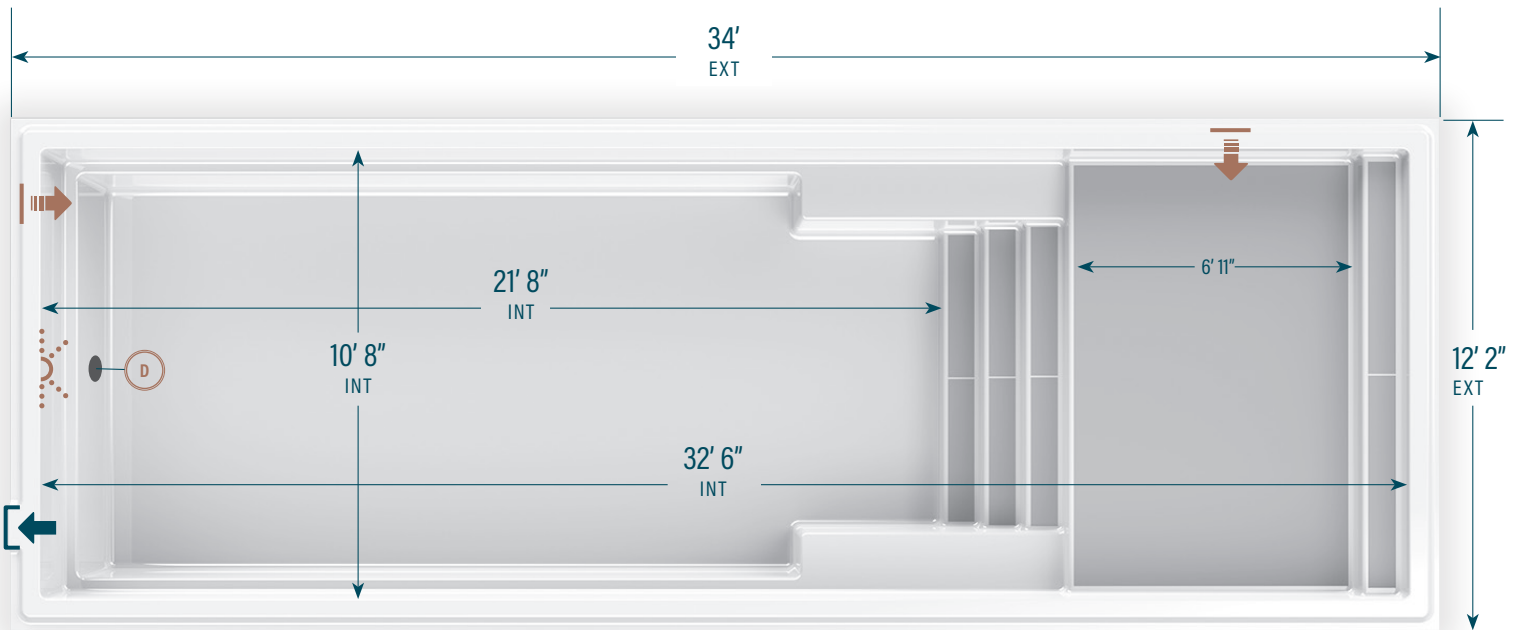

moVa

CONTEMPORARY POOLS

12' x 34' with sun ledge

CAPACITY:
8,402 US gallons
31,803 litres

LEGEND

SKIMMER	➔]	SIDE BOTTOM DRAIN	(D)	WATER RETURN	➔]	LED LIGHT	⋮	COLORS	
								WILD WOLF	■
								SEA FOAM	■

The information in this document is provided for informational purposes only. Consult an authorized dealer and the Mova Pools installation guide for product specifications and installation instructions before purchasing a pool. An installation that does not conform to the instructions may void your warranty.