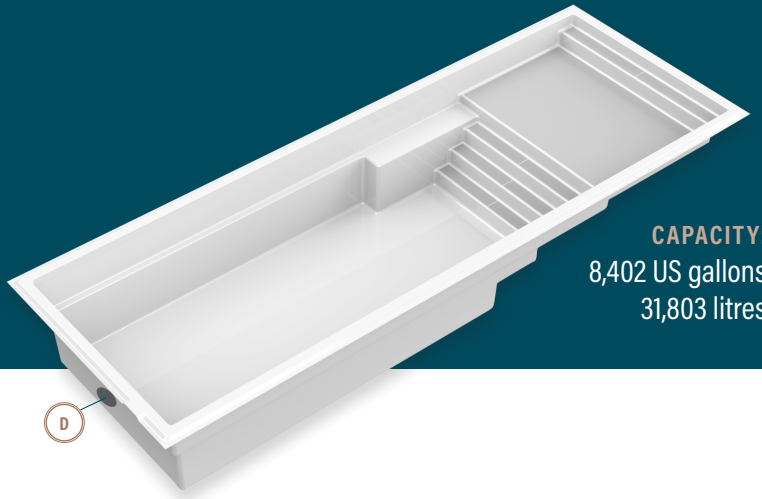

moVa

CONTEMPORARY POOLS

12' x 34' with sun ledge

CAPACITY:
8,402 US gallons
31,803 litres

LEGEND

SKIMMER	➔]	SIDE BOTTOM DRAIN	(D)	WATER RETURN	➔]	LED LIGHT	⋮	COLORS	
								WILD WOLF	■
								SEA FOAM	■

The information in this document is provided for informational purposes only. Consult an authorized dealer and the Mova Pools installation guide for product specifications and installation instructions before purchasing a pool. An installation that does not conform to the instructions may void your warranty.