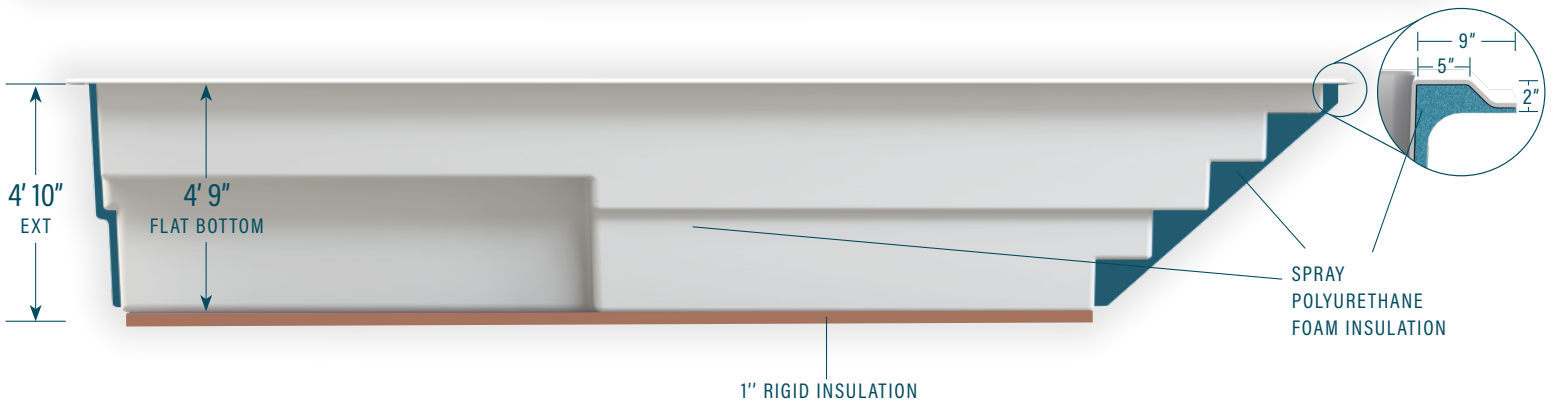

moVa

CONTEMPORARY POOLS

13' x 27'

CAPACITY :
7,597 US gallons
28,760 litres

LEGEND

SKIMMER		SIDE BOTTOM DRAIN		WATER RETURN		LED LIGHT		COLORS	
								WILD WOLF	
								SEA FOAM	

The information in this document is provided for informational purposes only. Consult an authorized dealer and the Mova Pools installation guide for product specifications and installation instructions before purchasing a pool. An installation that does not conform to the instructions may void your warranty.