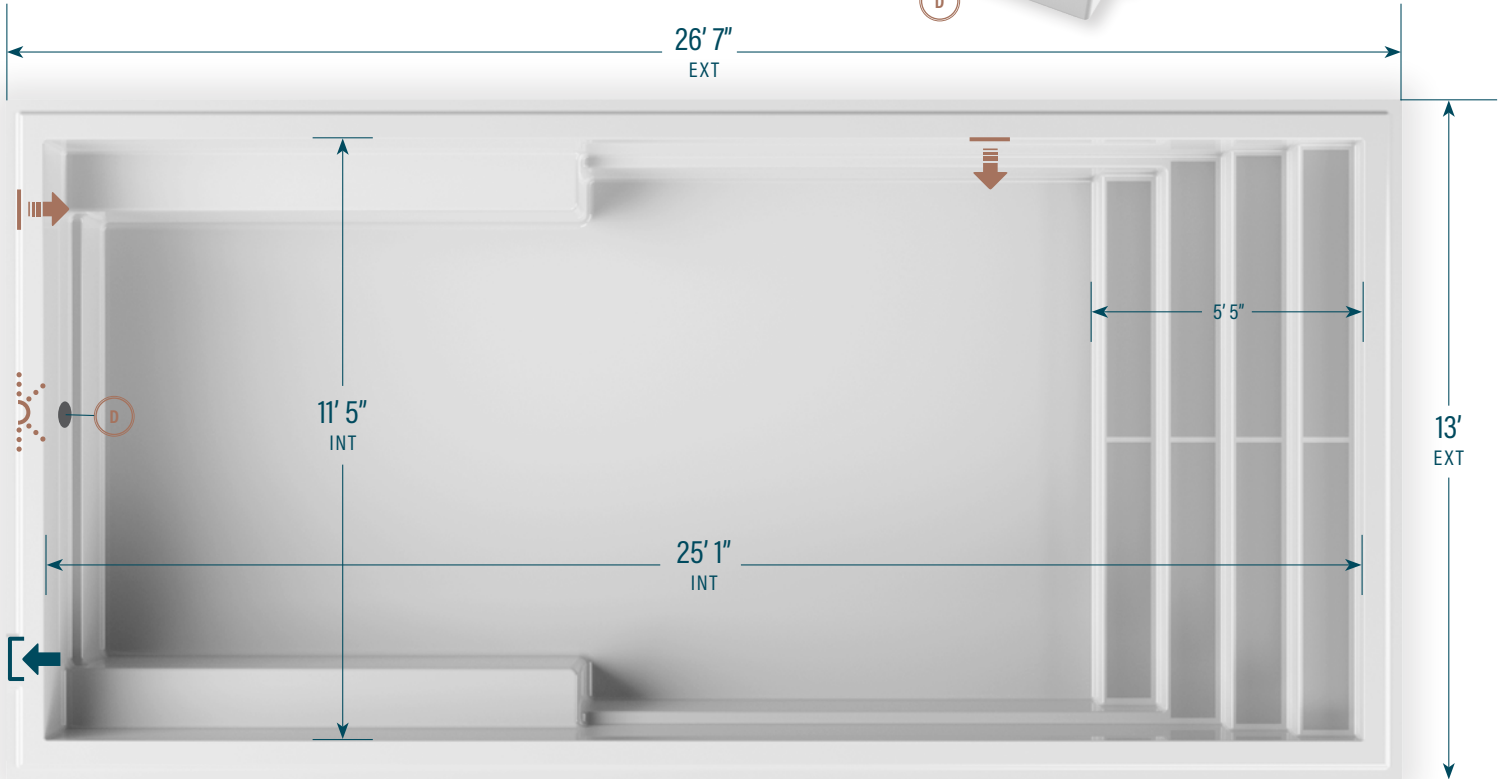

moVa

CONTEMPORARY POOLS

13' x 27'

CAPACITY :
7,597 US gallons
28,760 litres

LEGEND

SKIMMER		SIDE BOTTOM DRAIN		WATER RETURN		LED LIGHT		COLORS	
								WILD WOLF	
								SEA FOAM	

The information in this document is provided for informational purposes only. Consult an authorized dealer and the Mova Pools installation guide for product specifications and installation instructions before purchasing a pool. An installation that does not conform to the instructions may void your warranty.