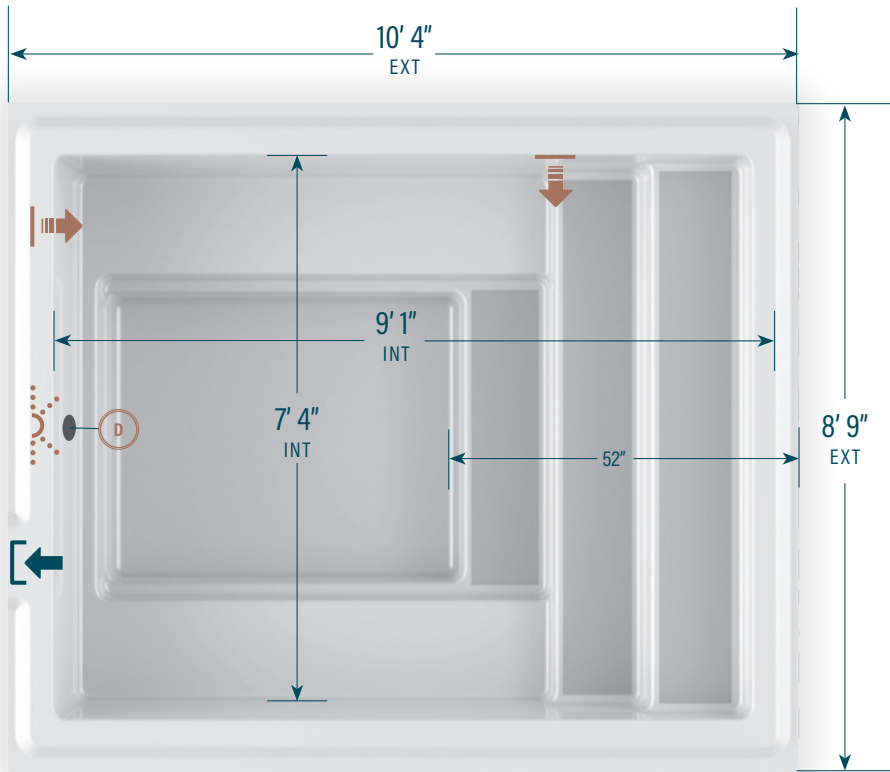

moVa

CONTEMPORARY POOLS

8' x 10'

CAPACITY:
1,050 US gallons
3,975 litres

LEGEND

SKIMMER		SIDE BOTTOM DRAIN		WATER RETURN		LED LIGHT		COLORS	
								WILD WOLF	
								SEA FOAM	

The information in this document is provided for informational purposes only. Consult an authorized dealer and the MoVa Pools installation guide for product specifications and installation instructions before purchasing a pool. An installation that does not conform to the instructions may void your warranty.