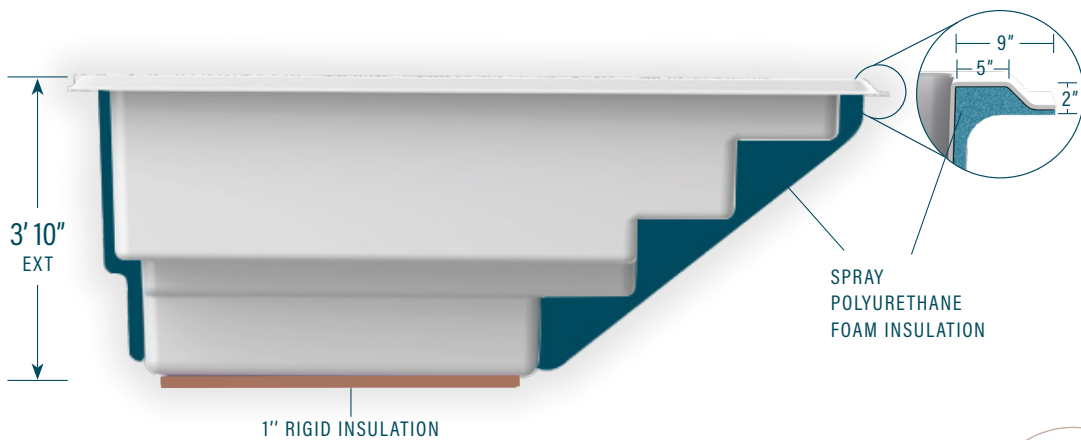

moVa

CONTEMPORARY POOLS

8' x 10'

CAPACITY:
1,050 US gallons
3,975 litres

LEGEND

SKIMMER		SIDE BOTTOM DRAIN		WATER RETURN		LED LIGHT		COLORS	
								WILD WOLF	
								SEA FOAM	

The information in this document is provided for informational purposes only. Consult an authorized dealer and the MoVa Pools installation guide for product specifications and installation instructions before purchasing a pool. An installation that does not conform to the instructions may void your warranty.