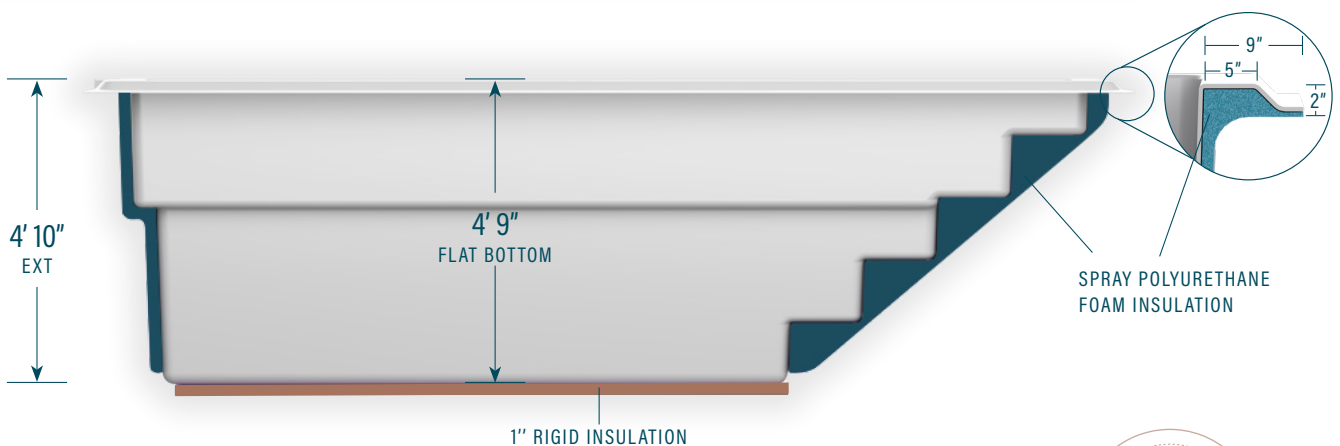

moVa

CONTEMPORARY POOLS

8' x 16'

CAPACITY:
2,903 US gallons
10,990 litres

LEGEND

SKIMMER		SIDE BOTTOM DRAIN		WATER RETURN		LED LIGHT		COLORS	
								WILD WOLF	
								SEA FOAM	

The information in this document is provided for informational purposes only. Consult an authorized dealer and the MoVa Pools installation guide for product specifications and installation instructions before purchasing a pool. An installation that does not conform to the instructions may void your warranty.