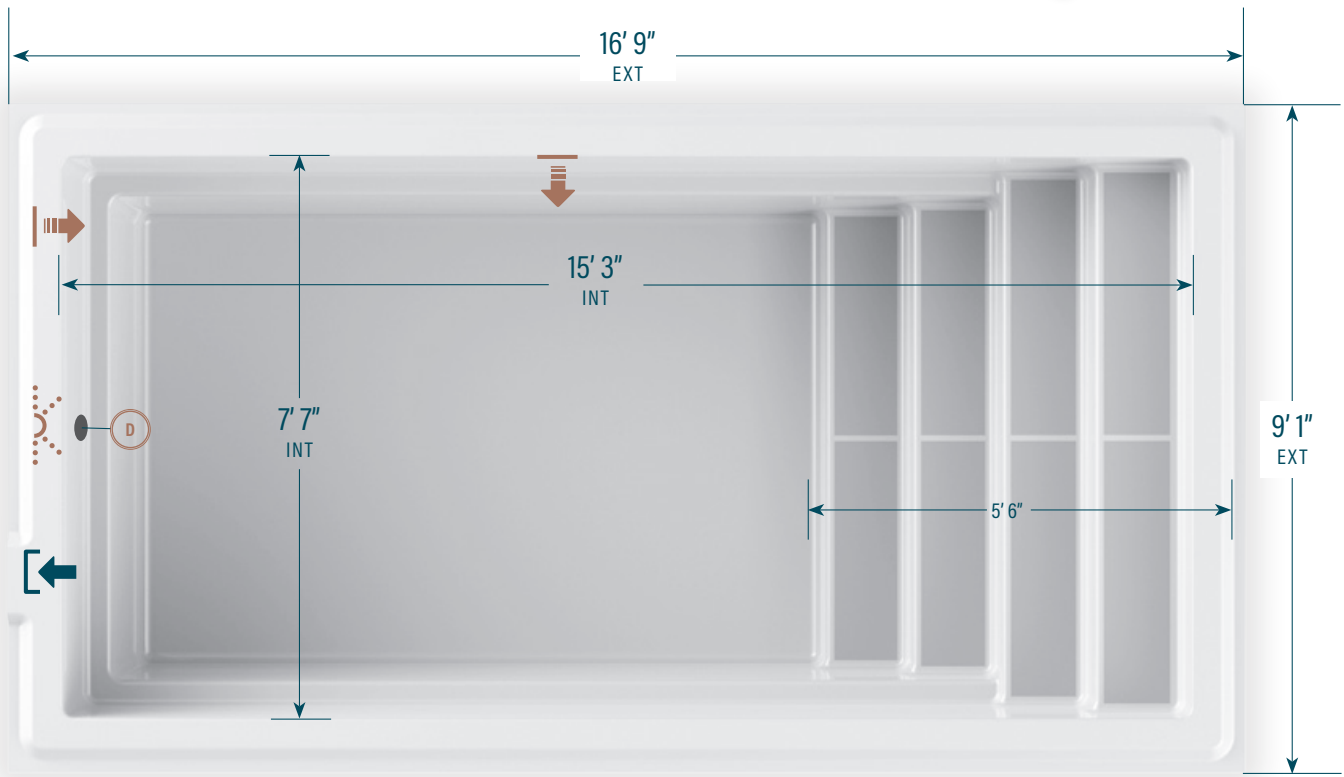

moVa

CONTEMPORARY POOLS

8' x 16'

CAPACITY:
2,903 US gallons
10,990 litres

LEGEND

SKIMMER		SIDE BOTTOM DRAIN		WATER RETURN		LED LIGHT		COLORS	
								WILD WOLF	
								SEA FOAM	

The information in this document is provided for informational purposes only. Consult an authorized dealer and the MoVa Pools installation guide for product specifications and installation instructions before purchasing a pool. An installation that does not conform to the instructions may void your warranty.