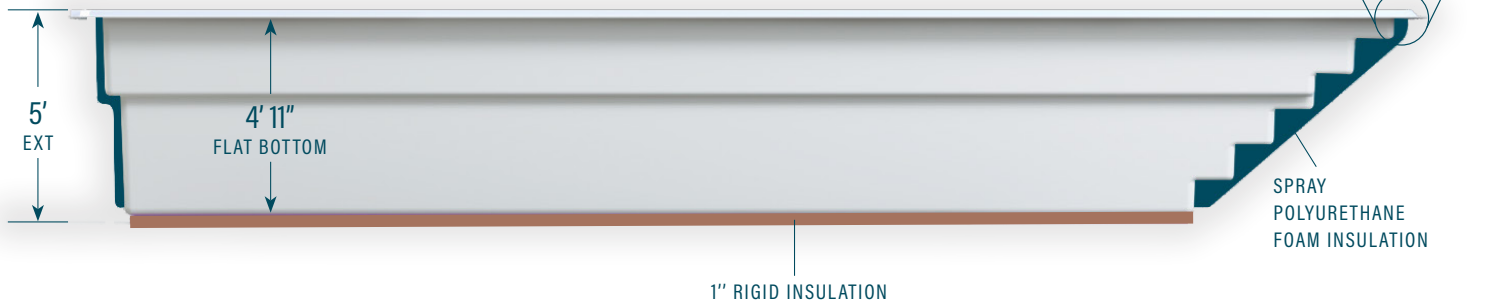

## Lap pools

MODEL SHOWN 9'X31'

MODELS	A	B	CAPACITY (LITRE)	CAPACITY (US GALLON)
9'X28'	30'3"	28'8"	23,375	6,175
9'X31'	33'3"	31'8"	26,203	6,922
9'X34'	36'3"	34'8"	29,031	7,669
9'X37'	39'3"	37'8"	31,859	8,416