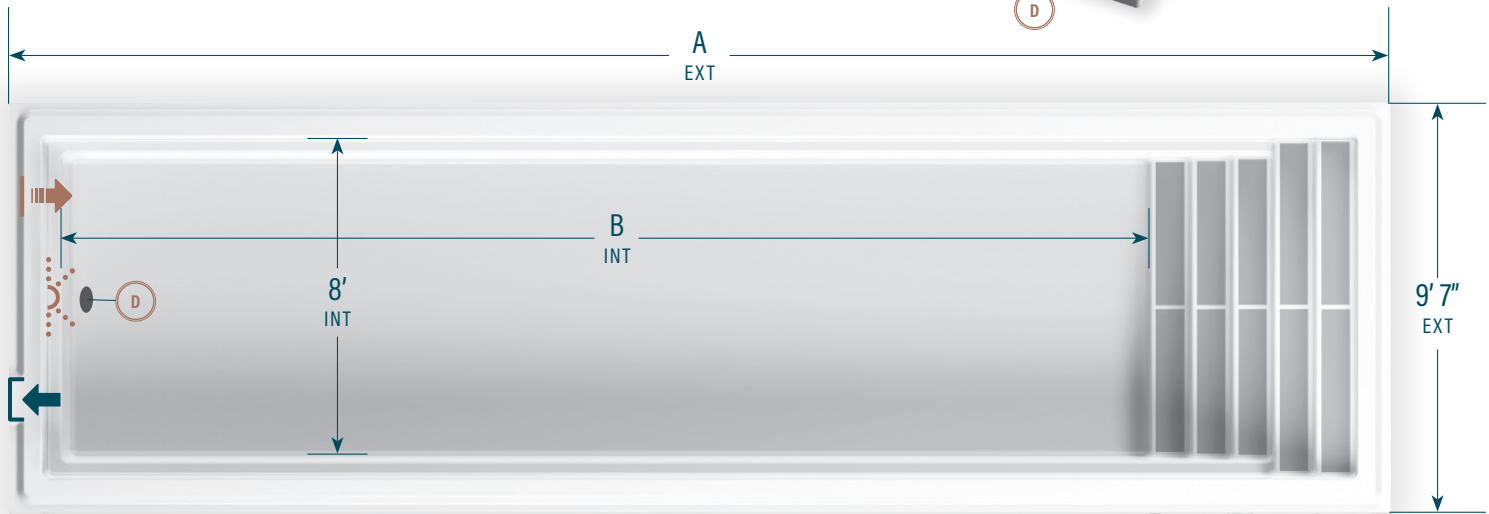

## Lap pools

MODEL SHOWN 9'X31'

MODELS	A	B	CAPACITY (LITRE)	CAPACITY (US GALLON)
9'X28'	30'3"	28'8"	23,375	6,175
9'X31'	33'3"	31'8"	26,203	6,922
9'X34'	36'3"	34'8"	29,031	7,669
9'X37'	39'3"	37'8"	31,859	8,416

### LEGEND

SKIMMER		SIDE BOTTOM DRAIN		WATER RETURN		LED LIGHT		COLORS	
								WILD WOLF	
								SEA FOAM	

The information in this document is provided for informational purposes only. Consult an authorized dealer and the Mova Pools installation guide for product specifications and installation instructions before purchasing a pool. An installation that does not conform to the instructions may void your warranty.